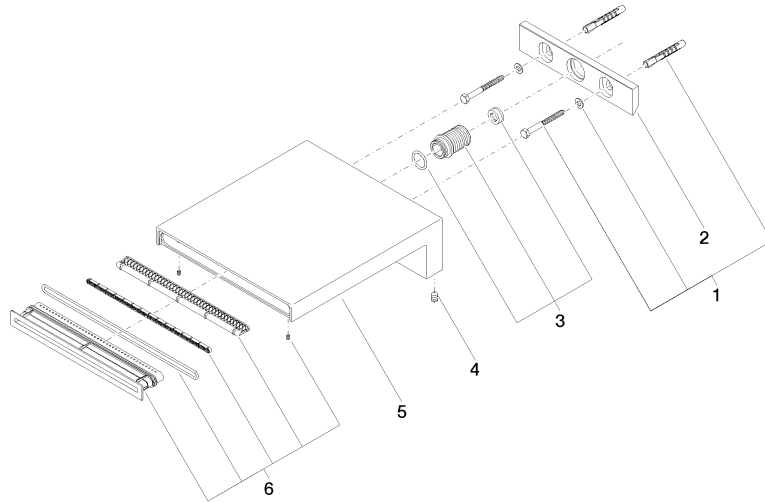

Bath cascade spout for wall mounting - Champagne (22kt Gold)

MEM

13 430 740

- 200mm projection
- cascade
- plate 180 mm x 60 mm
- hole diameter 40 mm
- 1/2" connection
- plug-link mounting
- max. flow 26.5 l/min at 3 bar flow pressure
- WRAS 1809017

Recommended miscellaneous

- Concealed wall elbow -** 35 085 970 90
- max. recess depth 163 mm
 - min. recess depth 90 mm

13 430 740

mm [inches]

Flow rate chart

Trajectory diagram

13 430 740

Spare parts list

No.	Item Number	Name	Quantity used	Delivery time
1	04 30 31 014 00 90	fixing set	1	2
2	09 17 97 056 90	holder	1	2
3	90 24 05 008 00 90	nipple set	1	2
4	09 31 11 144 90	pin	2	2
5	09 11 74 042-47	spout	1	30
6	90 29 03 059 00 90	insert	1	2