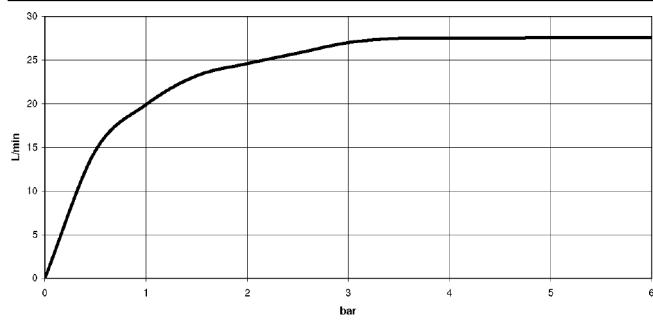

Recommended miscellaneous

- Concealed wall elbow -** 35 085 970 90
- max. recess depth 163 mm
 - min. recess depth 90 mm

13 430 740

mm [inches]

Flow rate chart

Trajectory diagram

13 430 740

Spare parts list

No.	Item Number	Name	Quantity used	Delivery time
1	04 30 31 014 00 90	fixing set	1	2
2	09 17 97 056 90	holder	1	2
3	90 24 05 008 00 90	nipple set	1	2
4	09 31 11 144 90	pin	2	2
5	09 11 74 042-47	spout	1	30
6	90 29 03 059 00 90	insert	1	2